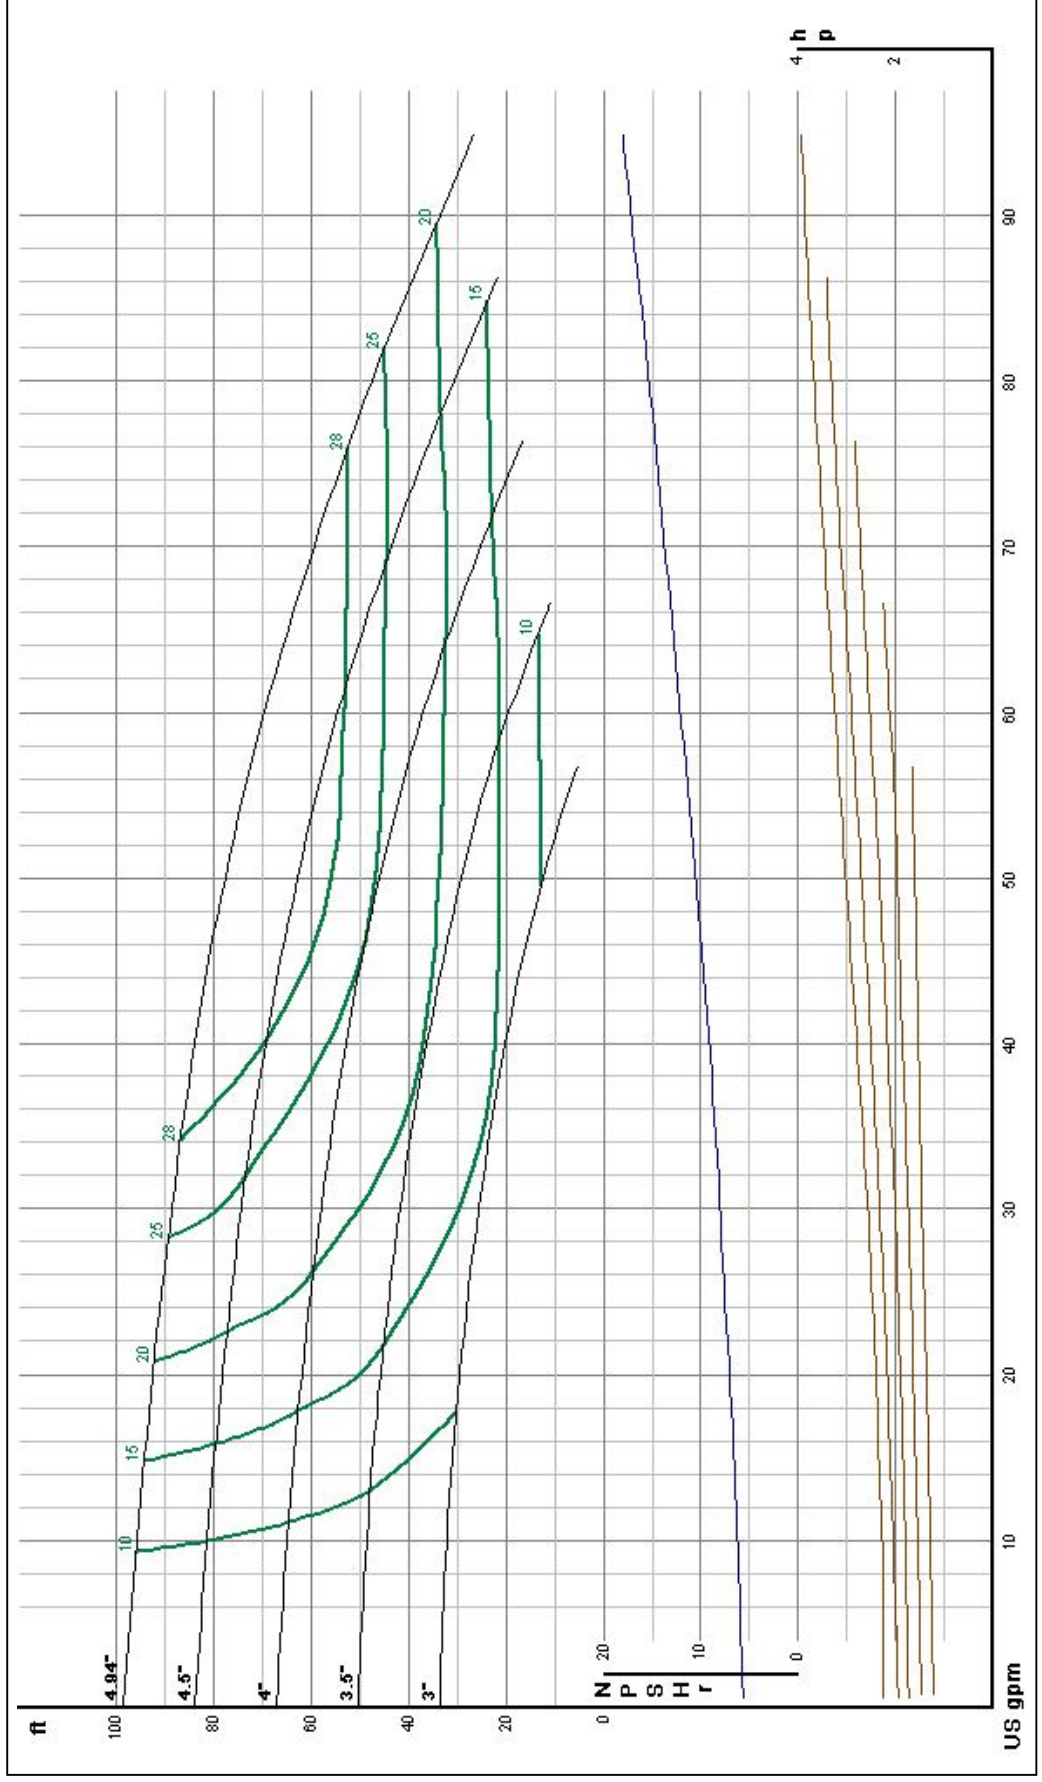

21775 Eighth Street East
Sonoma, CA 95476
Ph. (707) 938-8441
Fax (707) 938-0764
www.pricepump.com

CURVE NUMBER: 062705-1

MODEL: CD100MDSS

SIZE: 1" x 1.25" x 4.94"

TEST DATE: 06/27/05

RPM: 3450 RPM

REMARKS:

HEAD (FT)

FLOW (USGPM)